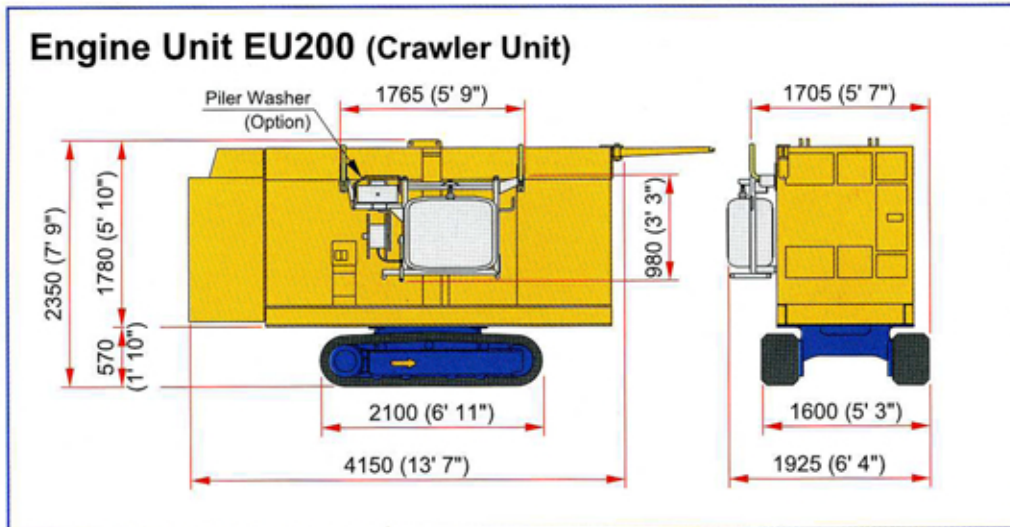

Head Office:

Oakfield House, Rough Hey Road, Grimsargh, Preston. PR2 5AR Tel: 01772 794141 Fax: 01772 795151

e-mail: enquiries@sheetpilinguk.com

web: www.sheetpilinguk.com

EU200	Metric Unit	US Standard
Power Source	Diesel Engine	
Rated Output	147 kW	197 HP
Fuel Tank	350 L	92 US gal
Hydraulic Oil	550 L	145 US gal
Moving Speed	1.4 km/h	0.9 mph
Water Tank (Piler Washer)	200 L	53 US gal
Weight	Engine Unit	5 900 kg
	Piler Washer	320 kg
Total Machine Weight	6 220 kg	13 700 lb